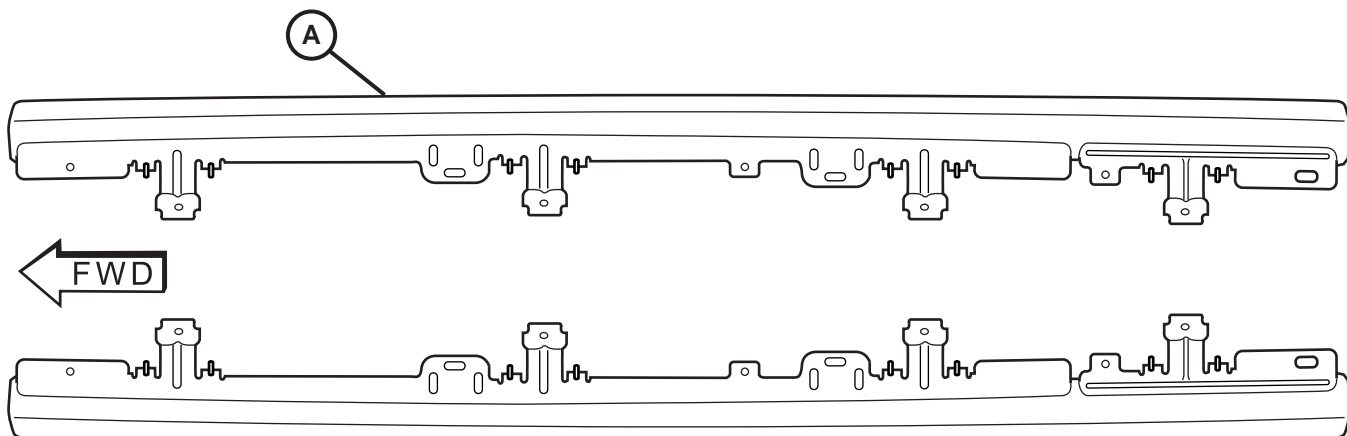

ROCK RAILS JEEP TRUCK

www.mopar.com

B

8X

C

D

16X

10mm
13mm