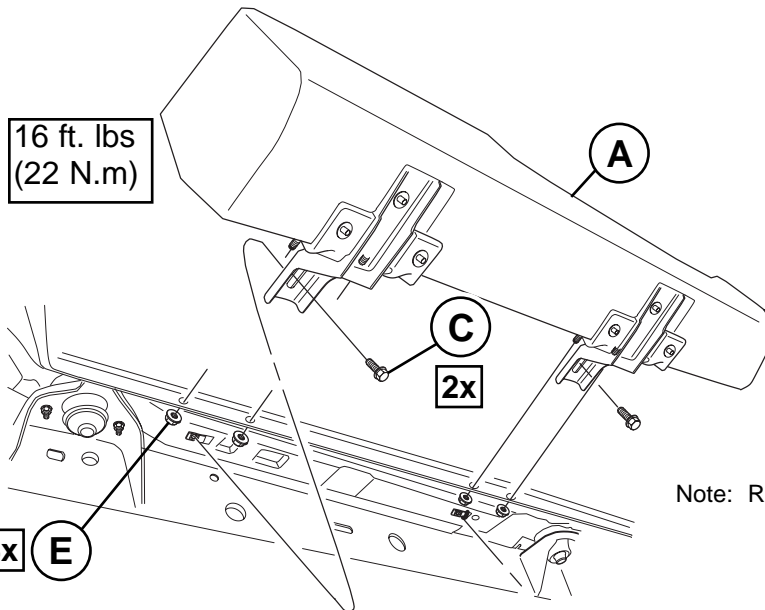

MOPAR®

Jeep Wrangler Running Board - 2 Door

A LH

C 4x

D 4x

E 8x

B RH

10mm
13mm

Note: Repeat for other side

1

10mm
13mm

Note: Repeat for other side

2