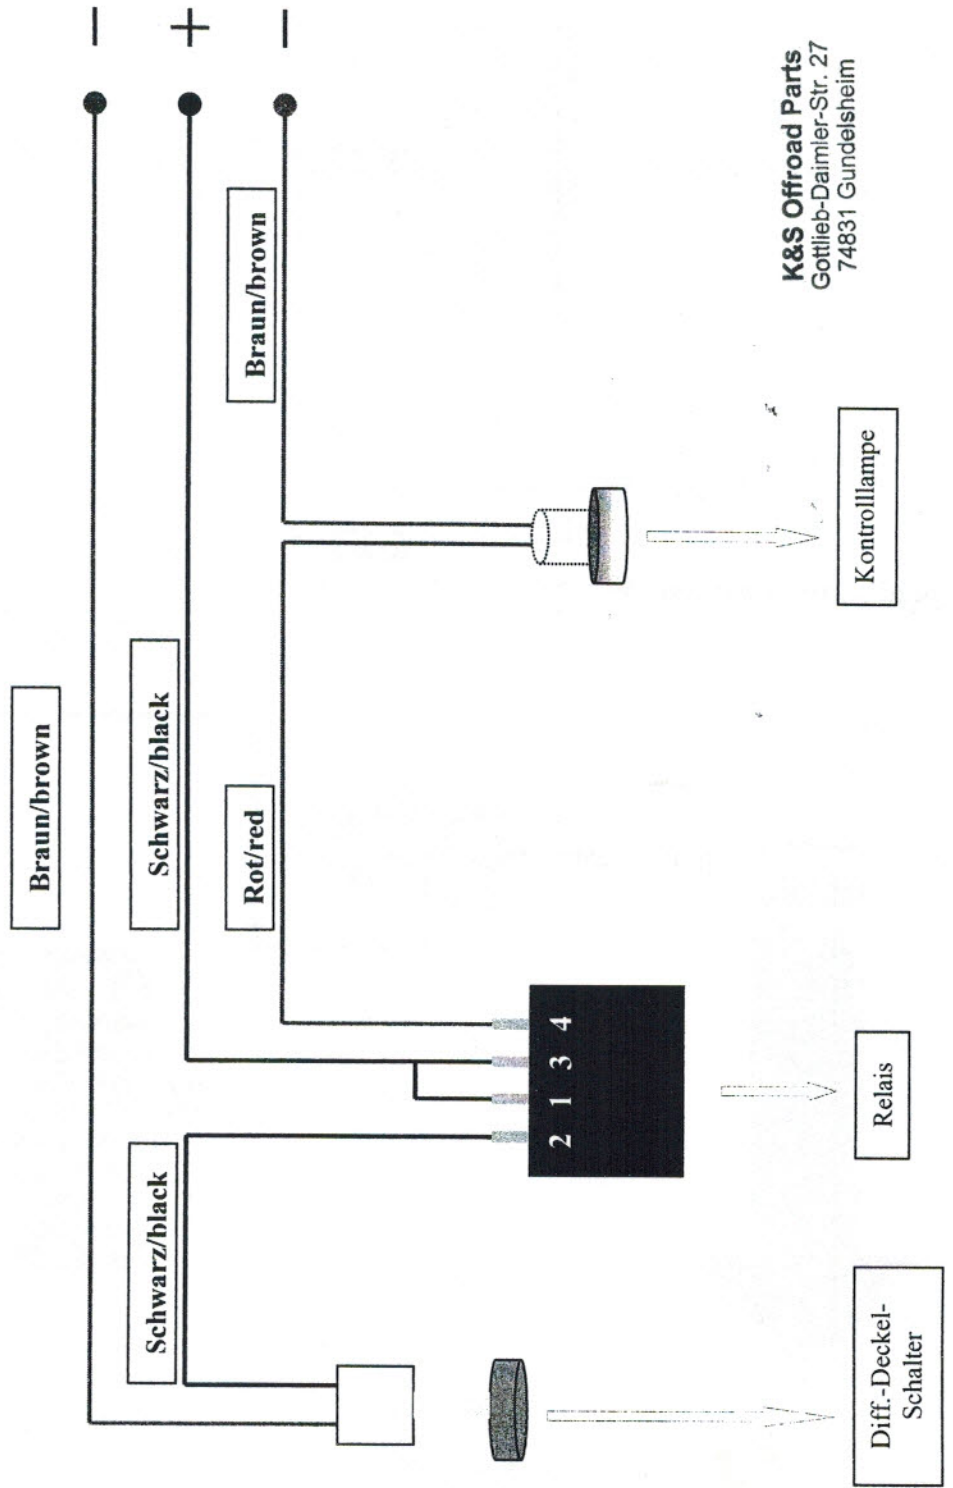

## VACUUM LOCKER Schaltplan/Wiring diagram

K&S Offroad Parts  
Gottlieb-Daimler-Str. 27  
74831 Gundelsheim