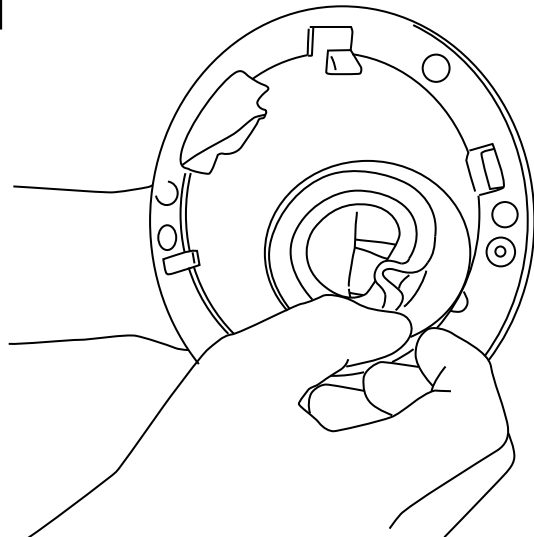

1.7 N·m (15 Inch·lb)
CAUTION
DO NOT OVERTORQUE

1

2

3

4

5

6

7