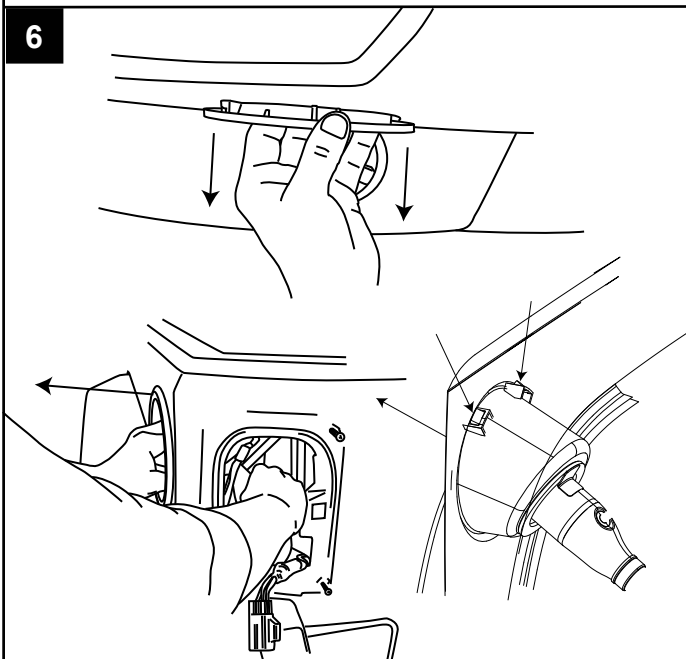

1.7 N·m (15 Inch·lb)
CAUTION
DO NOT OVERTORQUE

1

2

3

4

5

6

7