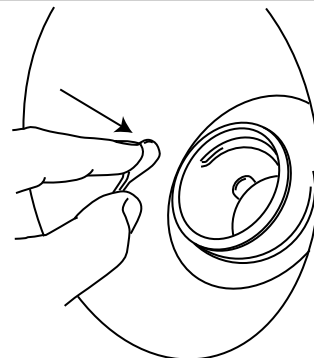

1.7 N·m (15 Inch·lb)
CAUTION
DO NOT OVERTORQUE

1

2

3

4

5

6

7