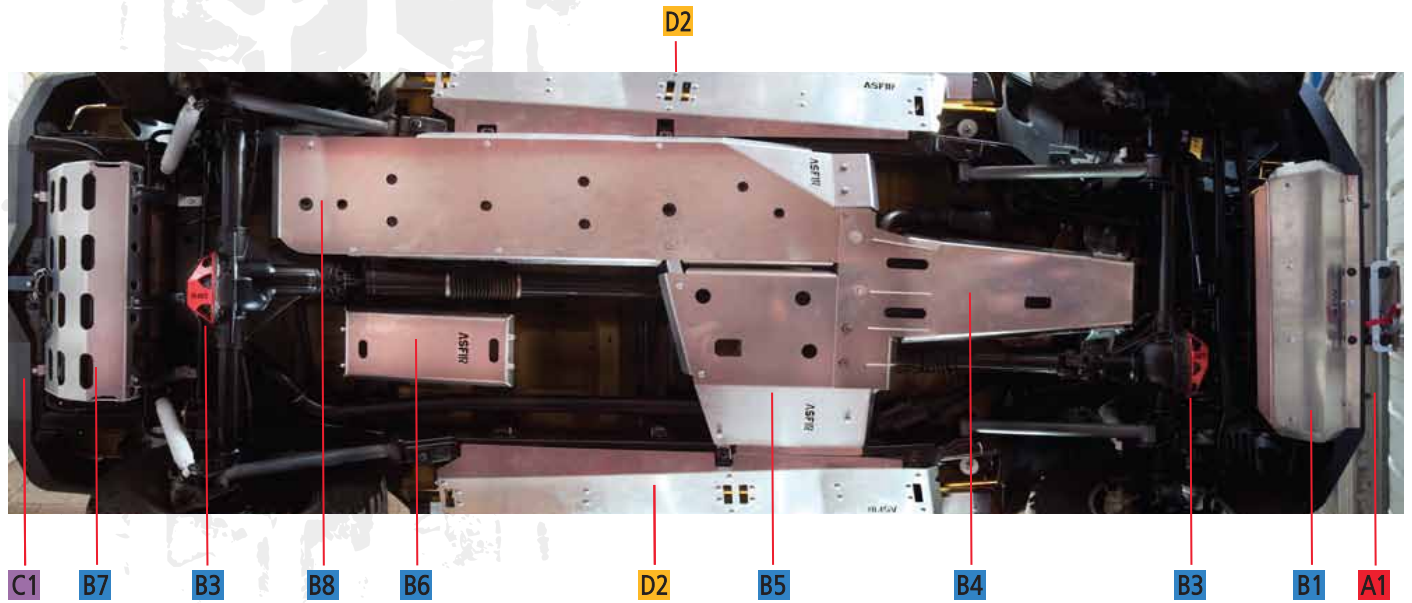

C1

B7

B3

B8

B6

D2

B5

B4

B3

B1

A1