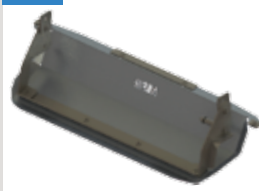

ATL Stubby winch bumper

A5 P/N 547020

Winch mounting plate for original bumper

A6 P/N 547119

Light Holders LR

B1 P/N 547112

Steering rod protector for ATL HD bumper

B2 P/N 547111