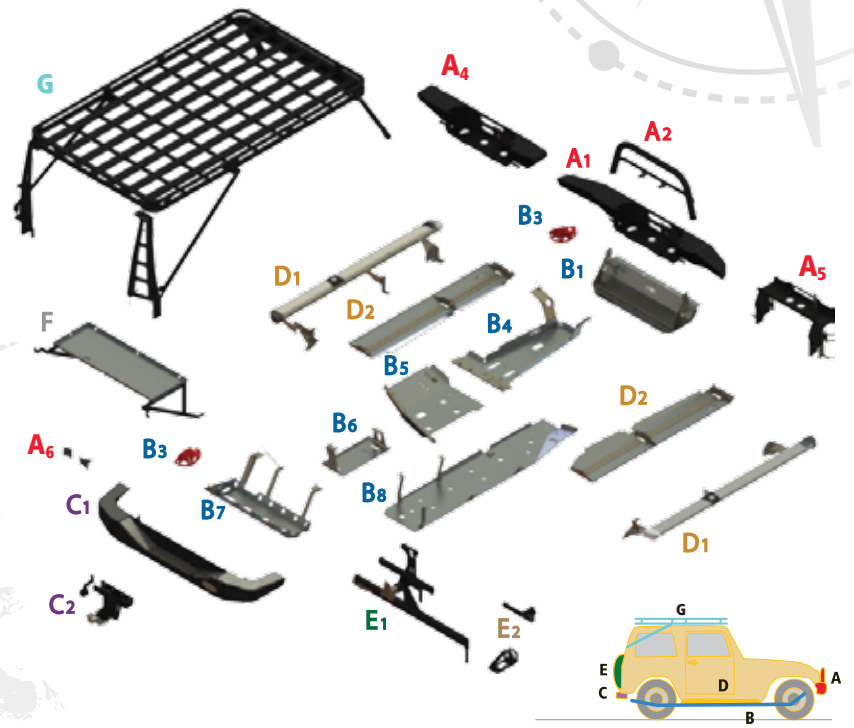

The innovative ATL winch bumper is designed and developed to replace the original bumper for concealed winch mounting. The bumper covers the winch but is not attached to it. It has many openings to ventilate the vehicle and enables easy access to the winch for maintenance. ATL bumpers are characterized in low weight and in keeping close proximity to the vehicle's original contour lines.

Side protectors

D2 P/N 547054 LWB
P/N 547039 SWB

Side protector covers

E1 P/N 547099
E2 P/N 547101

E1 Spare wheel carrier (only with 547045+547049) Carrier tires up to 35"
E2 Hi Lift carrier (only with 547099)

F P/N 547100

Rear shelf LWB

G P/N 547122
P/N 547123

■ Softtop Roof Rack
■ Hardtop Roof Rack

G

E1

C1

E2

C1

B7

B3

B8

B6

D2

B5

B4